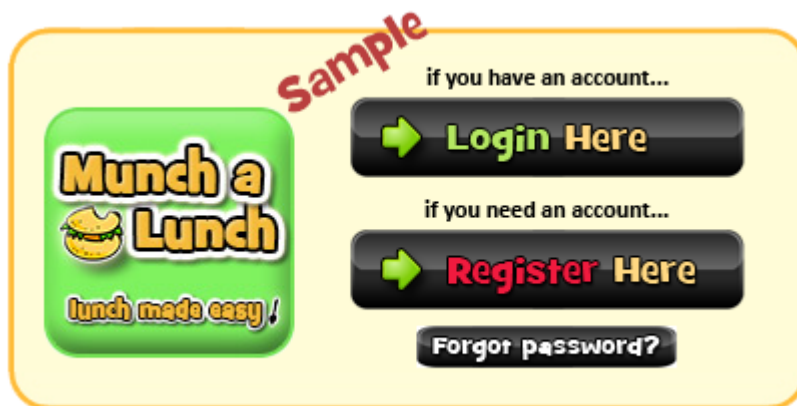

Royal Road Elementary School

Hot Lunch Program

Provided by Deli Connection/Jobs Unlimited

Hello families and staff!

The Deli Connection – Jobs Unlimited is using a [MunchaLunch.com](https://munchalunch.com) for families and staff to order hot lunches.

You pay for your orders online by credit card (Visa/Mastercard)
OR debit-credit card or pre-paid credit card. Payment must be made at the time of ordering.

HOW TO REGISTER:

Go to: <https://munchalunch.com/schools/royalroad>

1) Click the “**Register Here**” button (as shown below). The system will guide you through
2) After adding your children, click the green “Order Lunch!” button to order
3) Next time, just click the “**Login Here**” button to access your account.

ORDERING DETAILS:

- Online ordering will be OPEN for lunches from September 18 – October 27, 2023.
- If you need assistance with ordering, please contact shari@jobsunlimited.nb.ca.

Please note if your child is not at school on the day lunch is ordered, it will be donated to a child who does not have a lunch. Unfortunately, there will be no refunds or made-up days. We appreciate your support for our hot lunch program.